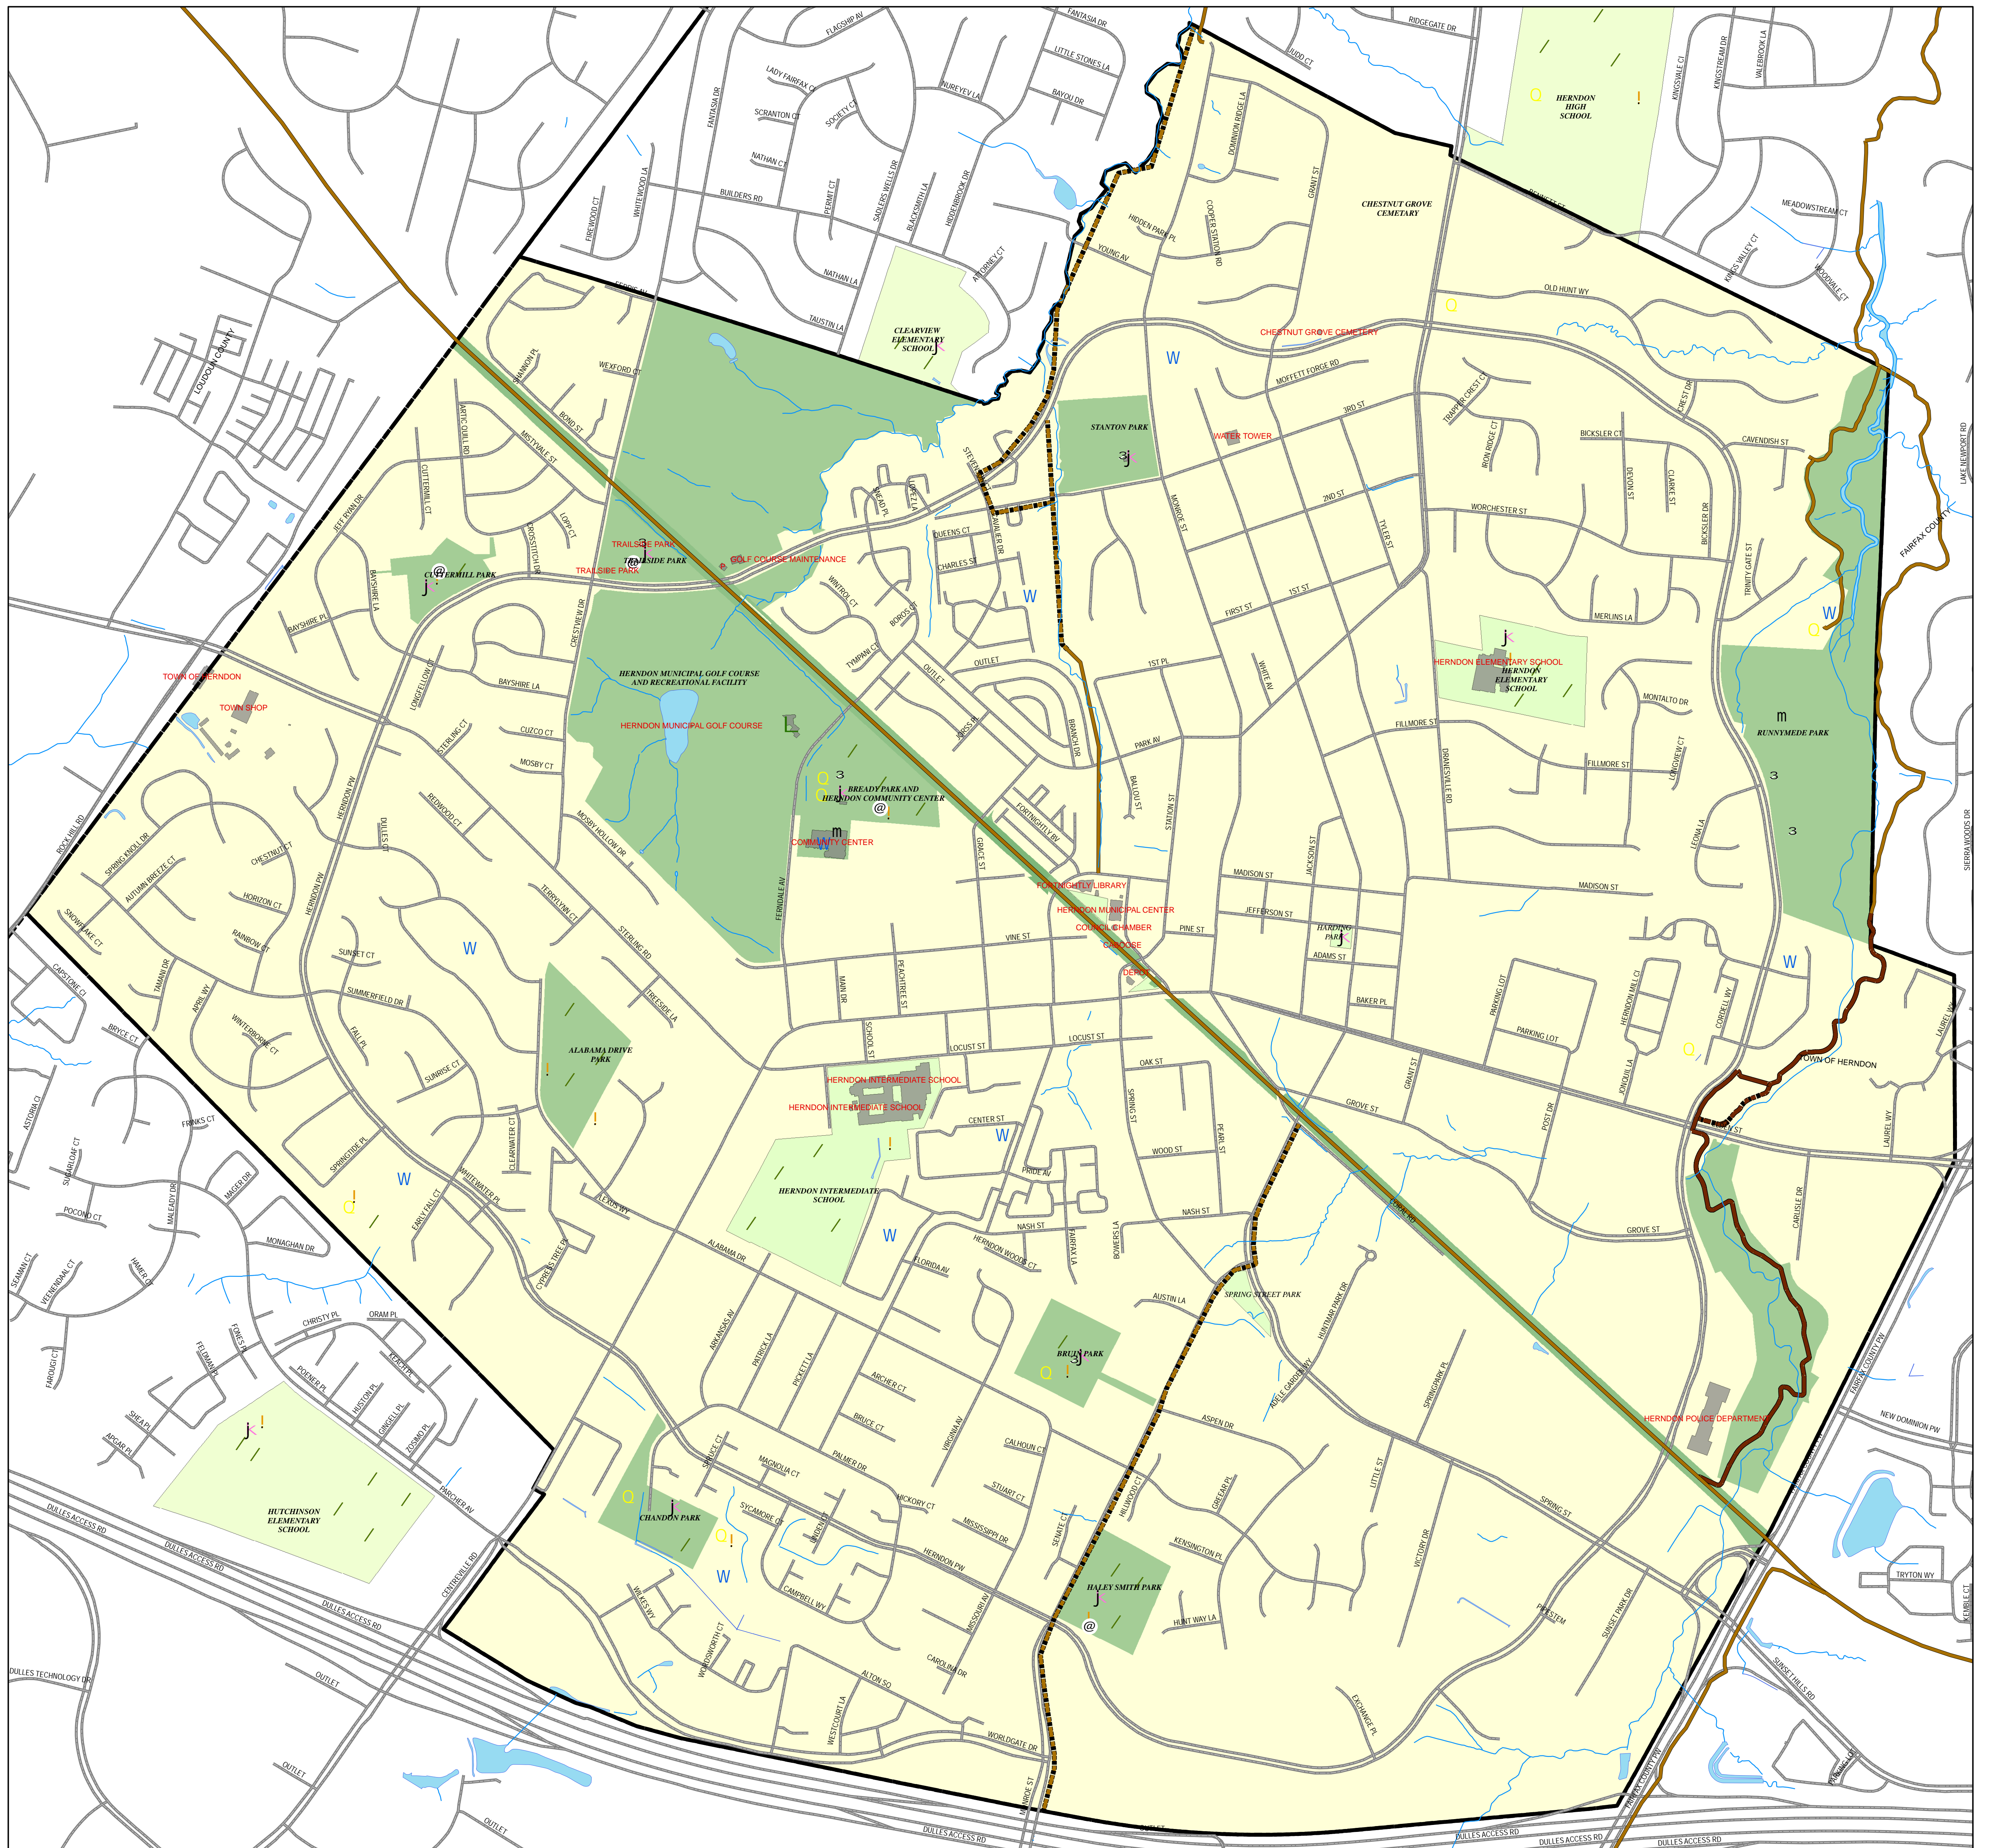

# Town of Herndon Parks and Recreational Facilities

**Legend**

/	BALLFIELD	Regional trails	Lakes and Ponds
!	BASKETBALL	Existing	W&OD
m	CENTER	Proposed	SCHOOLS
G	GOLF	Sugarland Trail	PARKS
J	PLAYGROUND	Proposed	Town Boundary
W	POOL	New Section	
3	SHELTER		
o	TENNIS		
@	VOLLEYBALL		

1 inch equals 500 feet

This map was prepared by the Town of Herndon GIS 7/10/06 PDF versions of this map may not print to indicated scale. Please contact the appropriate Town department for source information for the features represented on this map. For reference purposes only.

Sources:  
 - Orthophotography: Spring 2001 VGIN Base Mapping Project  
 - Parcels: Fairfax County GIS