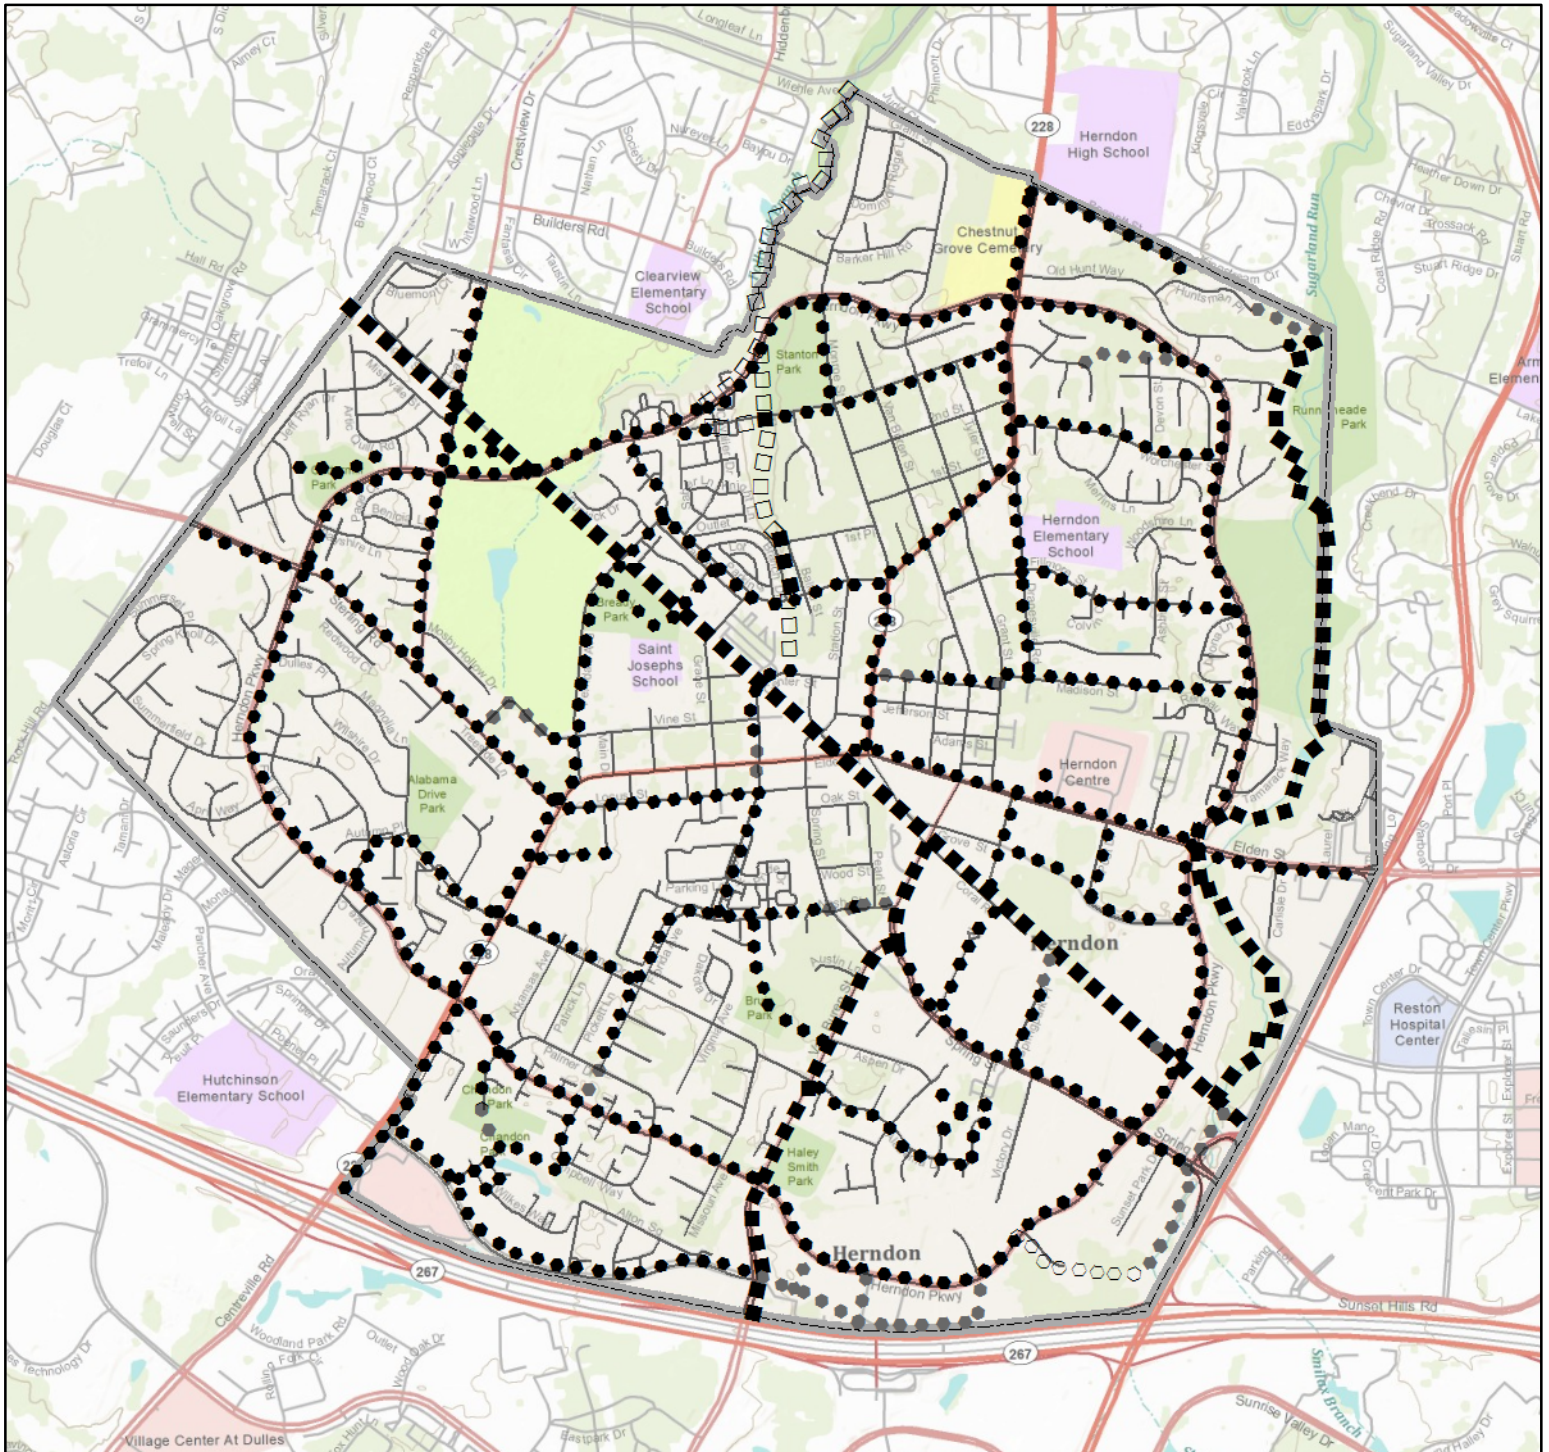

Town of Herndon Master Trails Map

Map Legend

- Intra-Nodal - Existing
- Intra-Nodal - Proposed
- ○ ○ ○ Intra-Nodal Proposed - Rezoning Obligation
- ■ ■ ■ Regional - Existing
- □ □ □ Regional - Proposed

NOT TO SCALE

This Map was prepared by the Town of Herndon Department of Community Development on 12/11/2012. PDF versions of this map may not print to indicated scale. For reference purposes only.

Sources:
 - Topography: ESRI
 - Trails: Town of Herndon