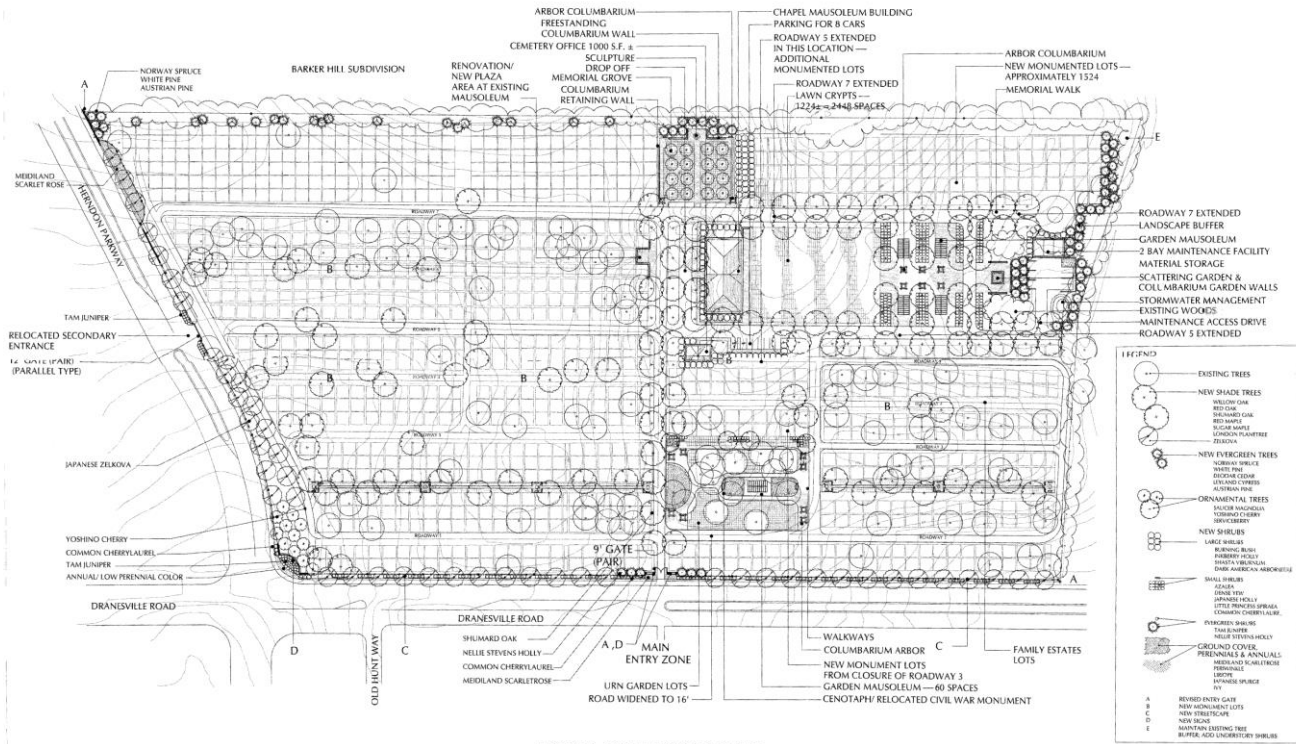

CHESTNUT GROVE CEMETERY

HERNDON, VIRGINIA
MASTER PLAN

LEWIS SCULLY GIONET
MFRS SCHMALENBERGER MEISNER
L.F. SLOANE CONSULTING, INC.

SCALE 1:300
15 AUGUST, 1999